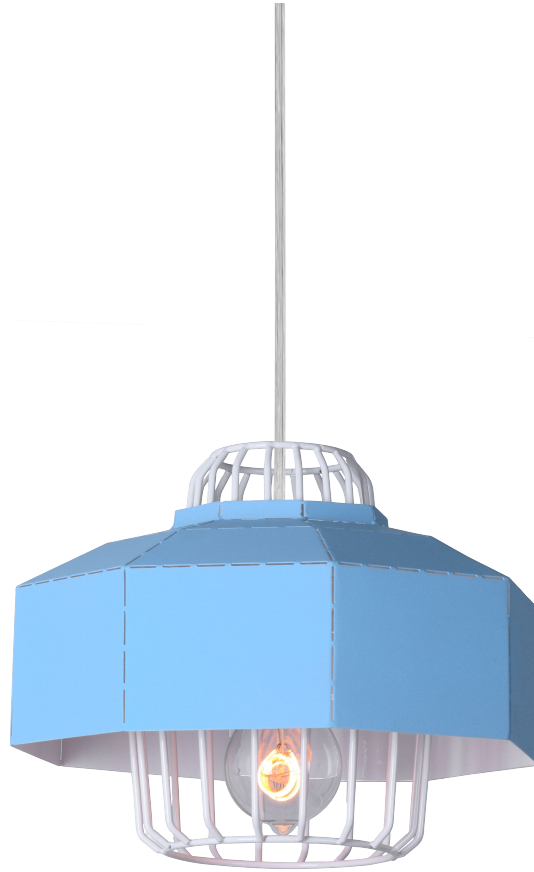

**K-FAB**  
SCANDINAVIA

67069

## PUTNAM

Item Number	Shade Color-Material	Body Color-Material	Product (cm)	Max W	Energy Class	IP Class	Class I/II	Exp Ctn(cm)	N.W (kg/pc)	Pcs Ctn	Pc/m3	Pcs/40'
67069	blue-metal	white-metal	D25xH21	1xE27 40W	A-E	IP20	Class II	56x56x30	1.3	4	0.024	2333

Note:	Without bulb
	With transparent cable